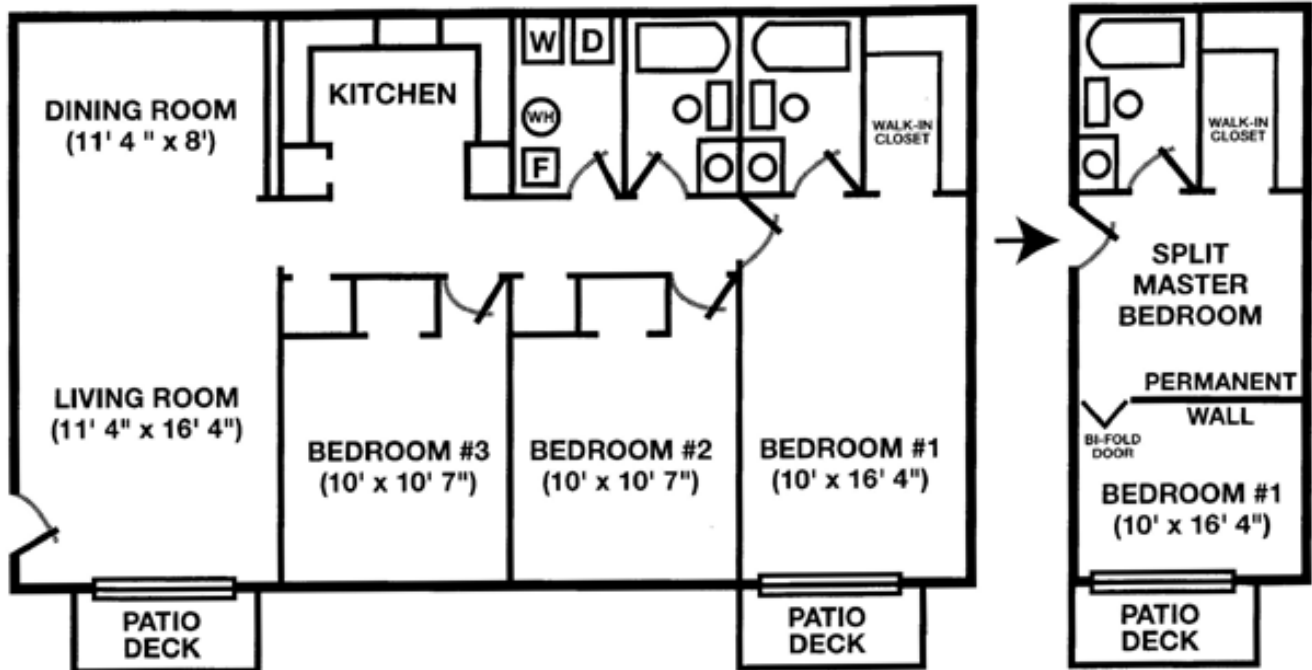

**The most convenient student-apartments serving Purdue University**

**1 Bedroom (600 sq. ft.)**

- Berber Carpet
- Easy access to campus, shopping and entertainment
- 23-hour study room
- Easy parking
- Washer & dryer
- Optional cathedral ceilings
- Air conditioning
- Cable modem
- Patio or balcony
- Vertical & mini blinds
- 5 block walk to campus
- Clubhouse w/ TV & stereo system
- Outdoor pool & sundeck
- Basketball & volleyball
- Free shuttle service to Purdue
- Gym w/ fitness equipment
- Horseshoe pits

**WATERFRONT  
APARTMENTS**

**The most convenient student-apartments serving Purdue University**

**2 Bedroom (700 sq. ft.)**

- Berber Carpet
- Easy access to campus, shopping and entertainment
- 23-hour study room
- Easy parking
- Washer & dryer
- Optional cathedral ceilings
- Air conditioning
- Cable modem
- Patio or balcony
- Vertical & mini blinds
- 5 block walk to campus
- Clubhouse w/ TV & stereo system
- Outdoor pool & sundeck
- Basketball & volleyball
- Free shuttle service to Purdue
- Gym w/ fitness equipment
- Horseshoe pits

The most convenient student-apartments serving Purdue University

3 Bedroom or modified 4 bedroom (1200 sq. ft.)

- Berber Carpet
- Easy access to campus, shopping and entertainment
- 23-hour study room
- Easy parking
- Washer & dryer
- Cable modem
- Patio or balcony
- Basketball & volleyball