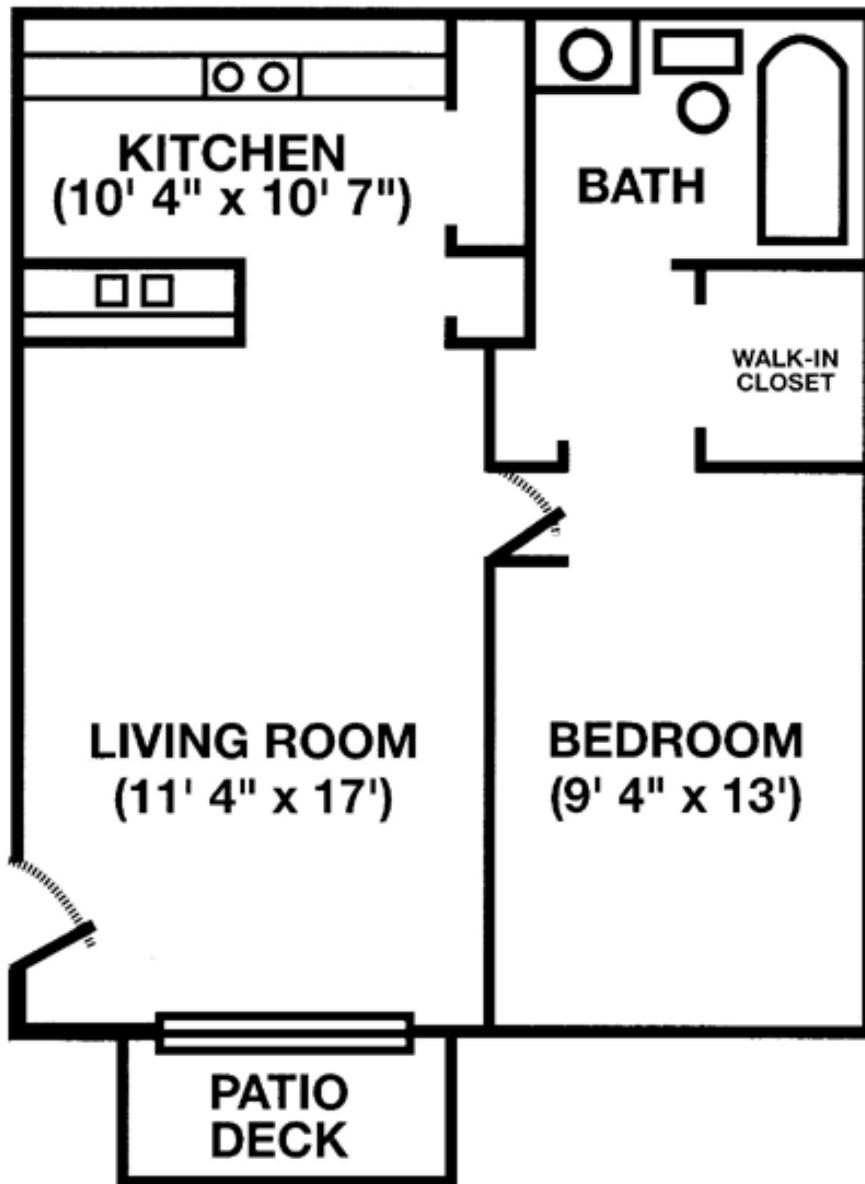

**The most convenient student-apartments serving Purdue University**

**1 Bedroom (600 sq. ft.)**

- Berber Carpet
- Easy access to campus, shopping and entertainment
- 23-hour study room
- Easy parking
- Washer & dryer
- Optional cathedral ceilings
- Air conditioning
- Cable modem
- Patio or balcony
- Vertical & mini blinds
- 5 block walk to campus
- Clubhouse w/ TV & stereo system
- Outdoor pool & sundeck
- Basketball & volleyball
- Free shuttle service to Purdue
- Gym w/ fitness equipment
- Horseshoe pits

**WATERFRONT  
APARTMENTS**

**The most convenient student-apartments serving Purdue University**

**2 Bedroom (700 sq. ft.)**

- Berber Carpet
- Easy access to campus, shopping and entertainment
- 23-hour study room
- Easy parking
- Washer & dryer
- Optional cathedral ceilings
- Air conditioning
- Cable modem
- Patio or balcony
- Vertical & mini blinds
- 5 block walk to campus
- Clubhouse w/ TV & stereo system
- Outdoor pool & sundeck
- Basketball & volleyball
- Free shuttle service to Purdue
- Gym w/ fitness equipment
- Horseshoe pits

The most convenient student-apartments serving Purdue University

3 Bedroom or modified 4 bedroom (1200 sq. ft.)

- Berber Carpet
- Easy access to campus, shopping and entertainment
- 23-hour study room
- Easy parking
- Washer & dryer
- Cable modem
- Patio or balcony
- Basketball & volleyball