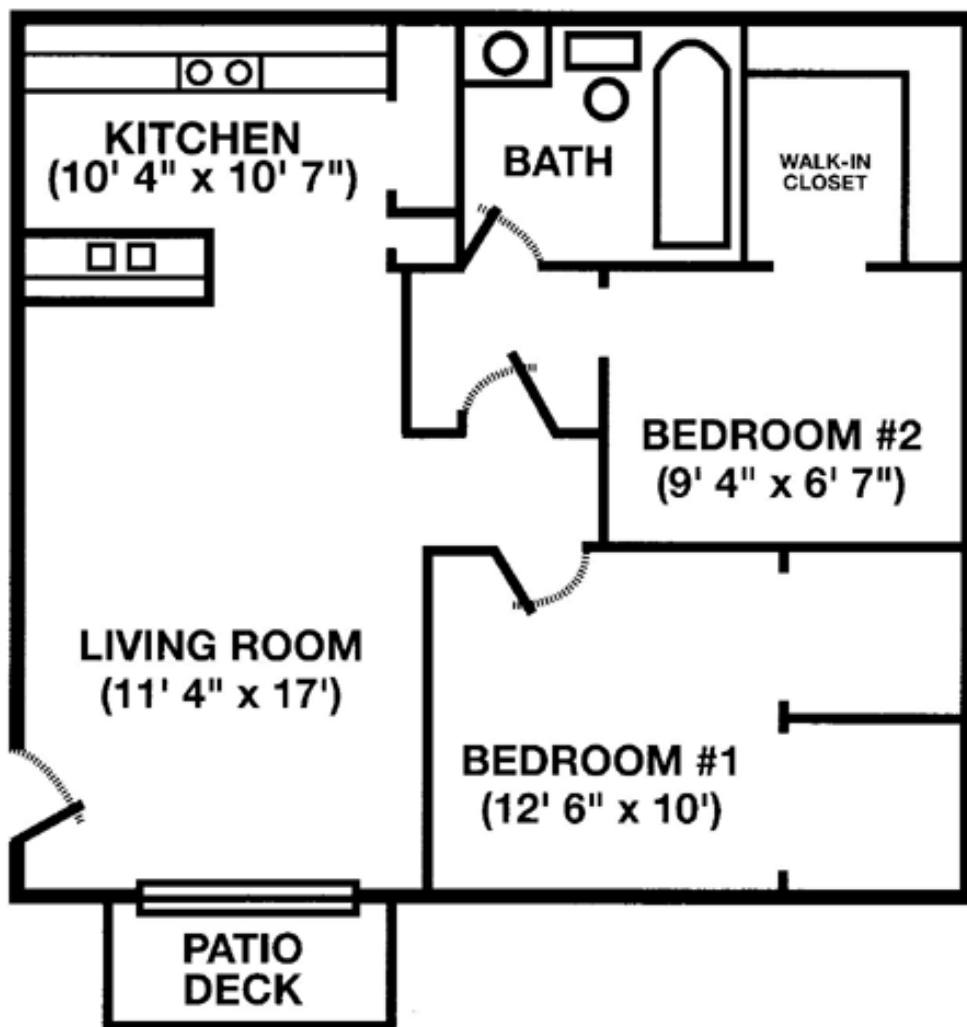

**The most convenient student-apartments serving Purdue University**

**1 Bedroom (600 sq. ft.)**

- Berber Carpet
- Easy access to campus, shopping and entertainment
- 23-hour study room
- Easy parking
- Washer & dryer
- Optional cathedral ceilings
- Air conditioning
- Cable modem
- Patio or balcony
- Vertical & mini blinds
- 5 block walk to campus
- Clubhouse w/ TV & stereo system
- Outdoor pool & sundeck
- Basketball & volleyball
- Free shuttle service to Purdue
- Gym w/ fitness equipment
- Horseshoe pits

**WATERFRONT  
APARTMENTS**

**The most convenient student-apartments serving Purdue University**

**2 Bedroom (700 sq. ft.)**

- Berber Carpet
- Easy access to campus, shopping and entertainment
- 23-hour study room
- Easy parking
- Washer & dryer
- Optional cathedral ceilings
- Air conditioning
- Cable modem
- Patio or balcony
- Vertical & mini blinds
- 5 block walk to campus
- Clubhouse w/ TV & stereo system
- Outdoor pool & sundeck
- Basketball & volleyball
- Free shuttle service to Purdue
- Gym w/ fitness equipment
- Horseshoe pits

The most convenient student-apartments serving Purdue University

3 Bedroom or modified 4 bedroom (1200 sq. ft.)

- Berber Carpet
- Easy access to campus, shopping and entertainment
- 23-hour study room
- Easy parking
- Washer & dryer
- Cable modem
- Patio or balcony
- Basketball & volleyball