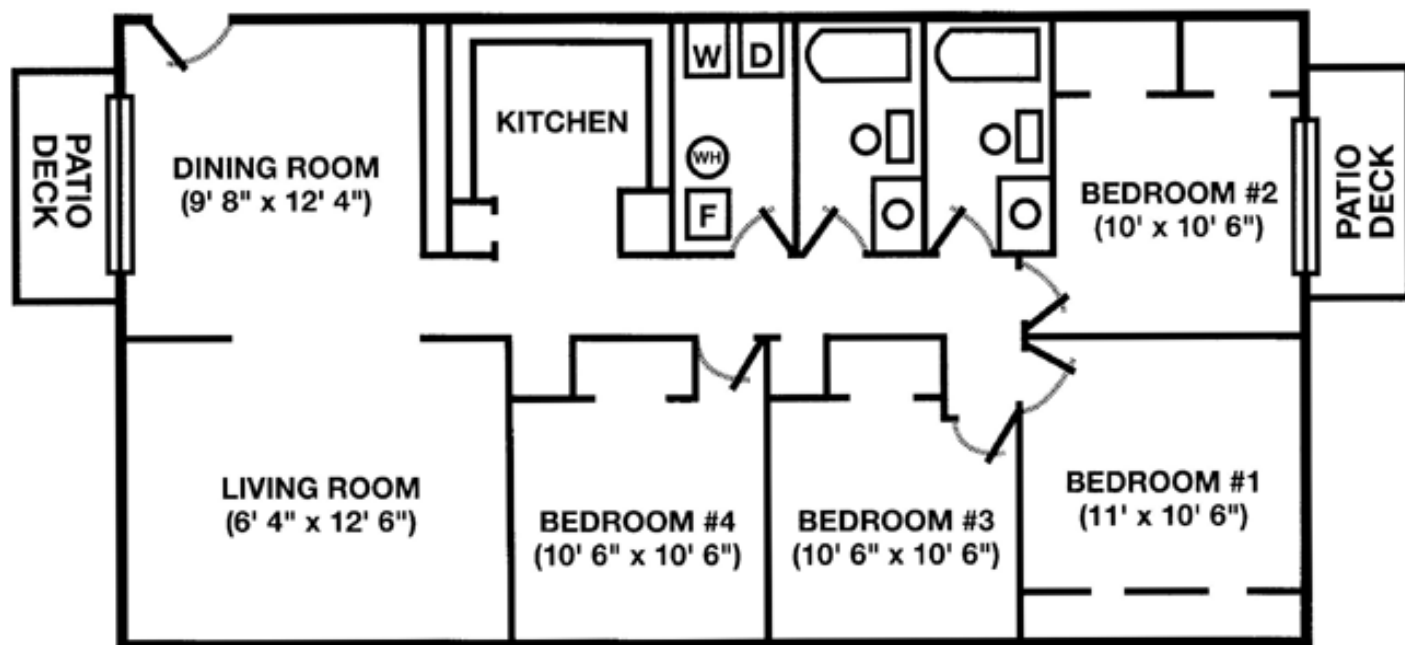

**The most convenient student-apartments serving Purdue University**

**1 Bedroom (600 sq. ft.)**

- Berber Carpet
- Easy access to campus, shopping and entertainment
- 23-hour study room
- Easy parking
- Washer & dryer
- Optional cathedral ceilings
- Air conditioning
- Cable modem
- Patio or balcony
- Vertical & mini blinds
- 5 block walk to campus
- Clubhouse w/ TV & stereo system
- Outdoor pool & sundeck
- Basketball & volleyball
- Free shuttle service to Purdue
- Gym w/ fitness equipment
- Horseshoe pits

**WATERFRONT  
APARTMENTS**

**The most convenient student-apartments serving Purdue University**

**2 Bedroom (700 sq. ft.)**

- Berber Carpet
- Easy access to campus, shopping and entertainment
- 23-hour study room
- Easy parking
- Washer & dryer
- Optional cathedral ceilings
- Air conditioning
- Cable modem
- Patio or balcony
- Vertical & mini blinds
- 5 block walk to campus
- Clubhouse w/ TV & stereo system
- Outdoor pool & sundeck
- Basketball & volleyball
- Free shuttle service to Purdue
- Gym w/ fitness equipment
- Horseshoe pits

The most convenient student-apartments serving Purdue University

3 Bedroom or modified 4 bedroom (1200 sq. ft.)

- Berber Carpet
- Easy access to campus, shopping and entertainment
- 23-hour study room
- Easy parking
- Washer & dryer
- Cable modem
- Patio or balcony
- Basketball & volleyball

**WATERFRONT  
APARTMENTS**

**The most convenient student-apartments serving Purdue University**

**4 Bedroom (1200 sq. ft.)**

- Berber Carpet
- Easy access to campus, shopping and entertainment
- 23-hour study room
- Easy parking
- Washer & dryer
- Cable modem
- Patio or balcony
- Basketball & volleyball